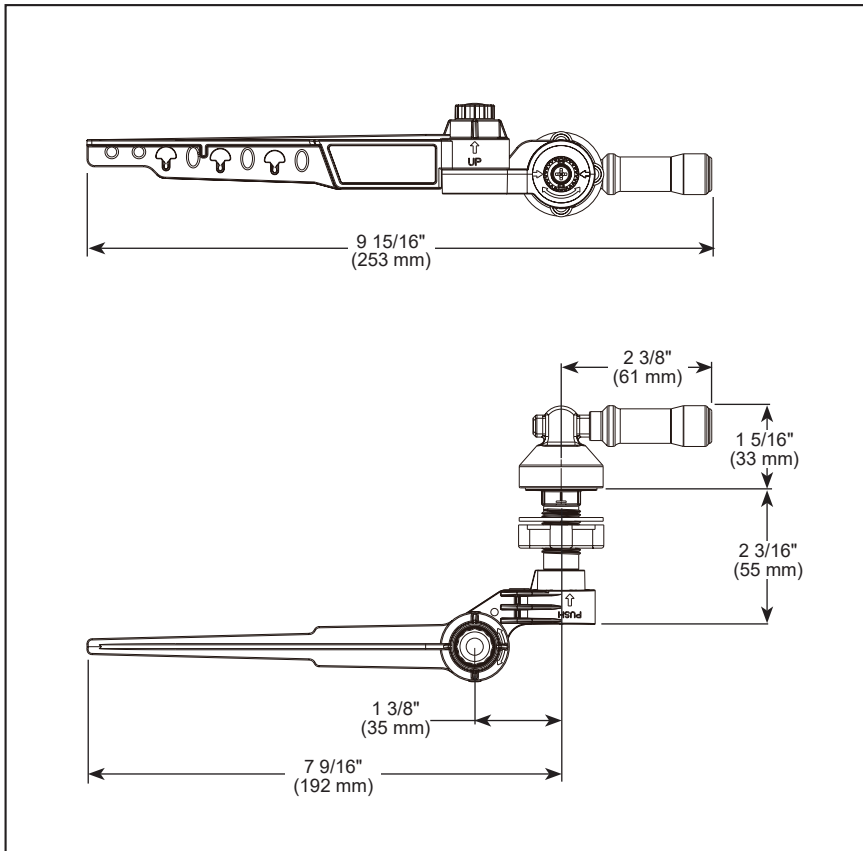

see what Delta can do^{SM}

ACCESSORIES

- Broderick® Bath Collection
- Universal Tank Lever

STANDARD SPECIFICATIONS:

- Installation instructions included with product
- Universal left front, left side, or right side mount tank lever

WARRANTY

- Parts and Finish – Lifetime limited warranty; or for commercial purchasers, 10 years for multi-family residential (apartments and condominiums) and 5 years for all other commercial uses, in each case from the date the product is received by the original purchaser or their authorized representative (installation contractor, etc.).
- Please go to www.deltafaucet.com for the complete details of our limited warranty.

▲ Designate Proper Finish Suffix